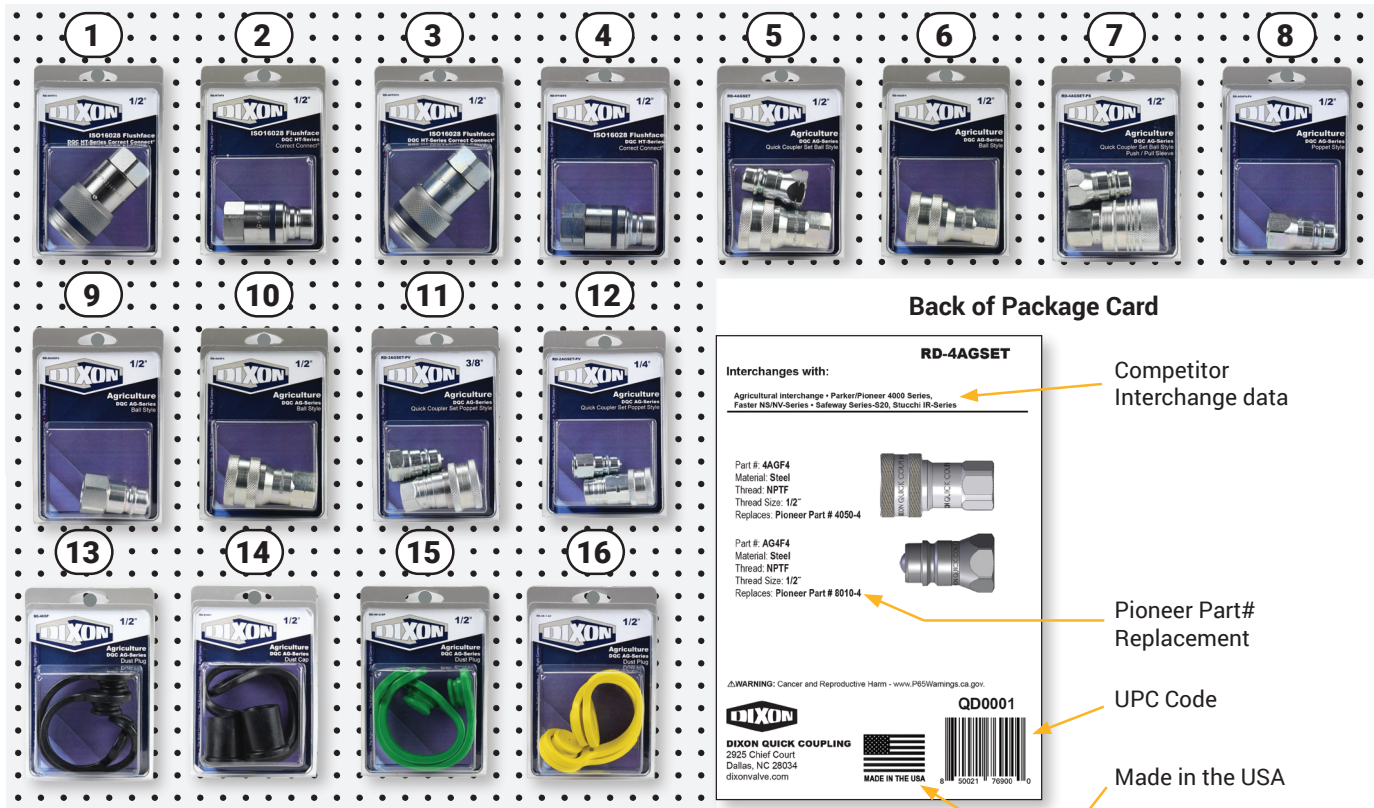

Hydraulic Display

The hydraulic display features the most popular poppet and flushface style quick disconnect fittings in an attractive packaging making it easily noticeable.

PART #: RD-RETAILKIT

Features

- Retail packaging
- Retail display signage
- Posters
- Barcodes

NOTE: Shelving is not included.