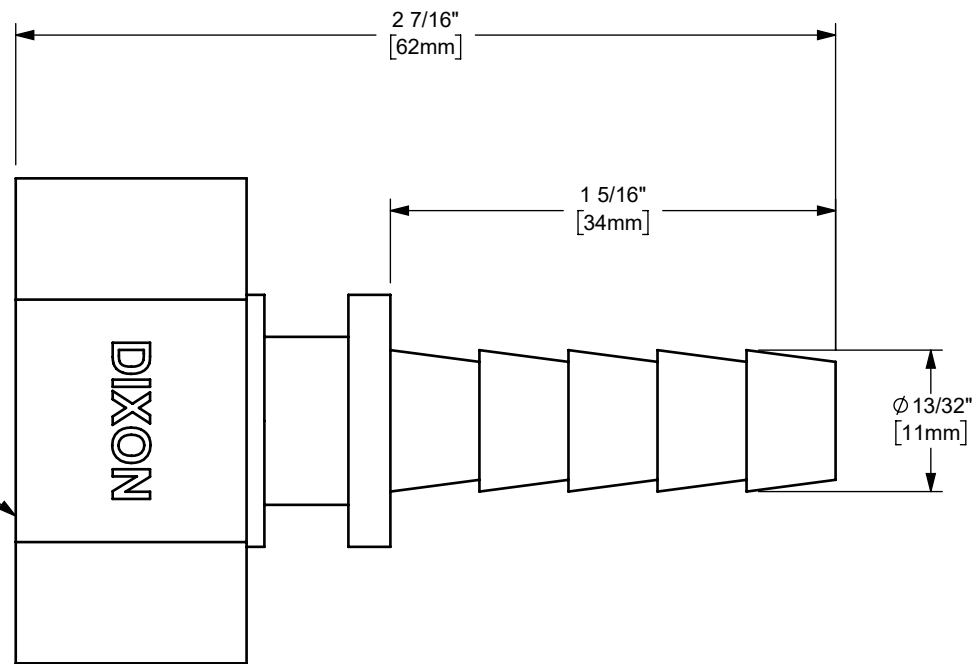

3/4" NH FEMALE (GHT) THREAD

NOTE(S)

- 1) GASKET NOT SHOWN.
- 2) SEE WEBSITE FOR REPLACEMENT PARTS.

The Right Connection™

dixonvalve.com

ITEM NO.	REPLACEMENT PART NUMBER	DESCRIPTION	MATERIAL	QTY.
1	KLW5	3/4" GASKET	LEATHER	1
PROPRIETARY AND CONFIDENTIAL This drawing is owned by Dixon Valve & Coupling Co. and shall be returned upon demand. It is loaned on condition that it shall not be copied or reproduced or submitted to others without the owners consent. In accepting it subject to this condition the recipient further agrees that this drawing or any design detail or concept disclosed herein shall not be used in any way detrimental to or in competition with the owner. If the recipient does not agree to the terms of this agreement they shall return this drawing immediately. The information contained in this drawing is subject to change without notice.		DIXON U.S.A. <i>THE RIGHT CONNECTION™</i>		
		TITLE: 3/8" SPRAY HOSE x 3/4" FEMALE NH COUPLING MATERIAL: STEEL PART NUMBER: SS347		
DO NOT SCALE THIS DRAWING				